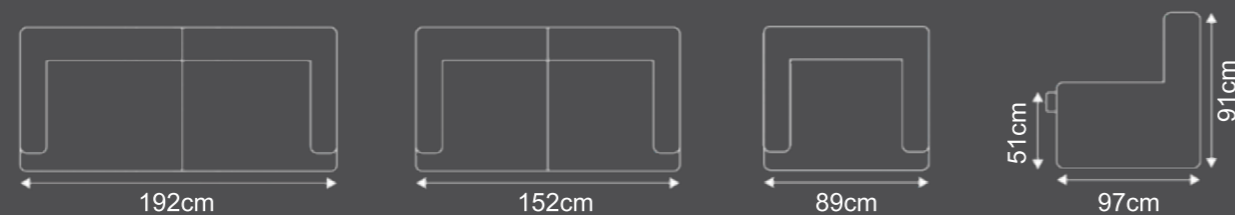

Rupert

Cover:
Plush Fabric

Colours:

- Marine
- Mustard
- Orange
- Steel
- Teal

Options:

- 3 Seater
- 2 Seater
- 1 Seater