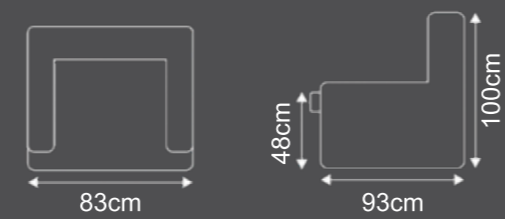

Parker

Cover:
Leather /
Leather Match

Colours:

- Navy Grey
- Black
- Tabac
- Wine

Options:

- 3 Seater Fixed
- 2 Seater Fixed
- 1 Seater Recliner
- Lift & Rise

- Twin Motor
- Flexi Controls & Pouch