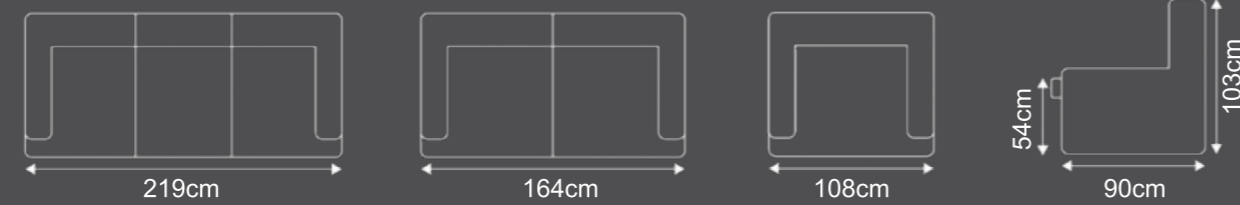

Legend

Cover:
Fabric

Colours:
• Grey

Options:
• 3 Seater Recliner
• 2 Seater Recliner
• 1 Seater Recliner