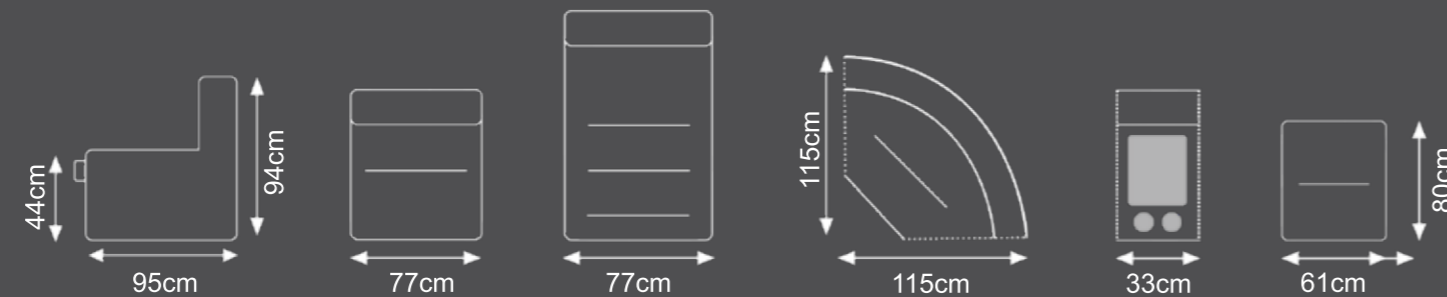

Lazio

Cover:
Rachel Fabric

Options / Colours:

1. Grey:
2. Element
   - Corner
   - Console
   - Stool
3. Blue:
4. Power Recliner
   - Chaise
5. Mango:
6. Power Recliner
   - Chaise
7. USB Port