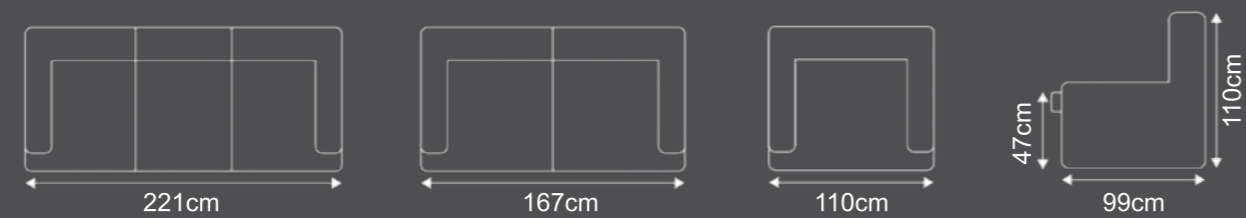

Osbourne

Osbourne

Cover:
Full Thick Leather

Colours:

- Dark Grey
- Taupe Grey

Options:

- 3 Seater Manual
- 2 Seater Manual
- 1 Seater Manual
- 1 Seater Power