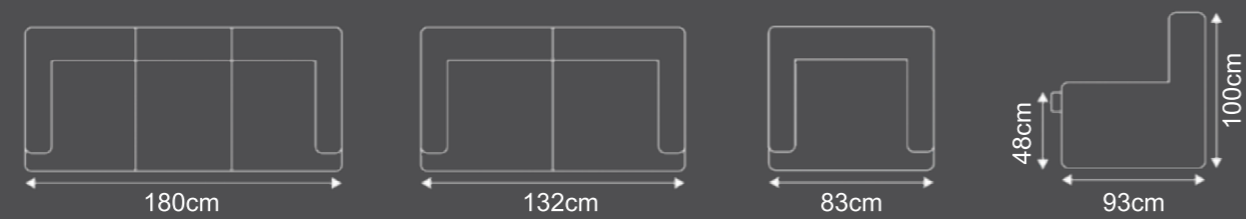

Parker

Cover:
Rachel Fabric

Colours:
• Grey

Options:
• 3 Seater Fixed
• 2 Seater Fixed
• 1 Seater Recliner
• Lift & Rise
(Twin Motor)