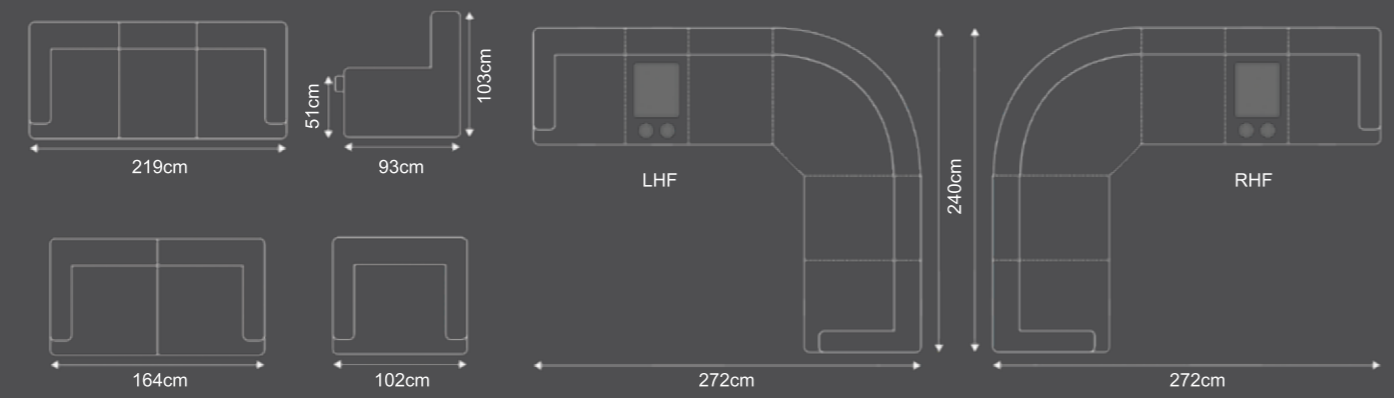

Lotus

Cover:
Fabric

Colours:
• Charcoal

1. **Options:**
2. LHF 2 Corner 2 with Console
   - RHF 2 Corner 2 with Console
   - 3 Seater Recliner
   - 2 Seater Recliner
   - 1 Seater Recliner

Lotus