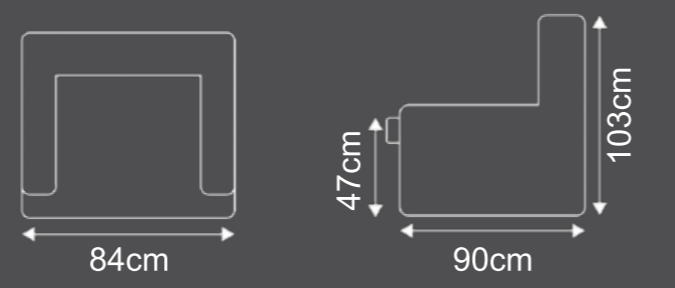

Harrington