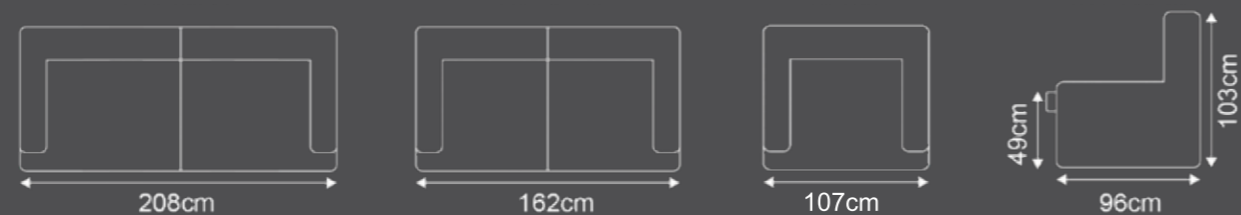

NEW

Lugano

Lugano

Cover:
Durotec Fabric

Colours:

- Dolphin Grey
- Storm Grey

Options:

- 3 Seater Power
- 2 Seater Power
- 1 Seater Power
- USB Port