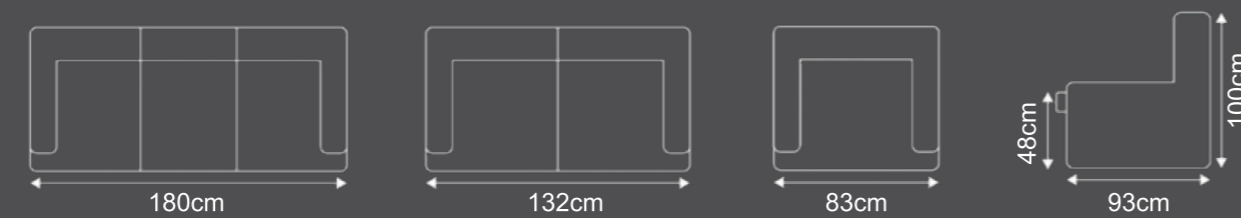

Parker

Cover:
Leather /
Leather Match

Colours:

- Navy Grey
- Black
- Tabac
- Wine

Options:

- 3 Seater Fixed
- 2 Seater Fixed
- 1 Seater Recliner
- Lift & Rise
  (Twin Motor)