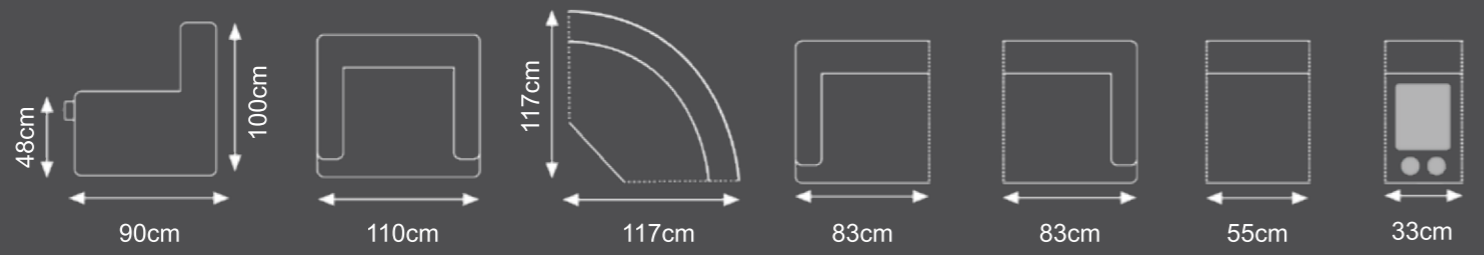

Benetti

Benetti

Cover:
Rhino Fabric

Colours:
• Grey / Charcoal

1. **Options:**
2. 1 Seater Recliner
   - LHF Recliner
   - RHF Recliner
   - Console
   - Element
   - Corner