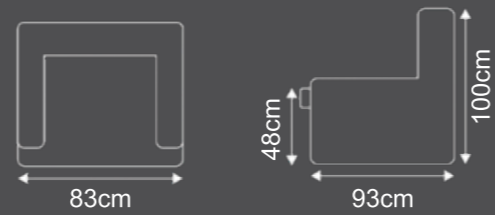

Parker

Cover:
Rachel Fabric

Colours:
• Grey

Options:
• 3 Seater Fixed
• 2 Seater Fixed
• 1 Seater Recliner
• Lift & Rise

• Twin Motor
• Flexi Controls & Pouch