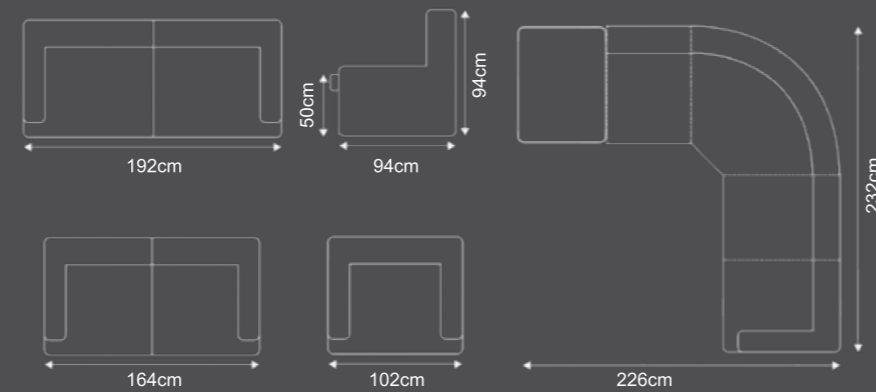

Marlo

Cover:
Kensington Fabric

Colours:

- Grey
- Marine

Options:

- 2 Corner 1 +Stool (LHF / RHF)
- 3 Seater
- 2 Seater
- 1 Seater