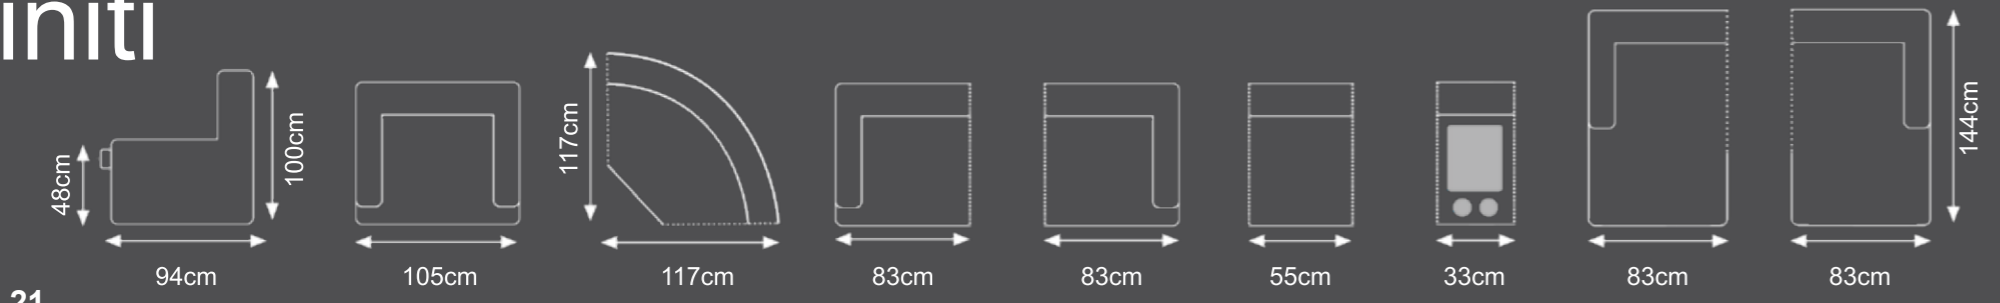

Infiniti

Cover:
Thick Leather /
Leather Match

Colours:

- Dark Grey
- Taupe Grey

Options:

- 1 Seater Recliner
- LHF Recliner
- RHF Recliner
- Console
- Element
- Corner
- LHF Chaise
- RHF Chaise

Infiniti