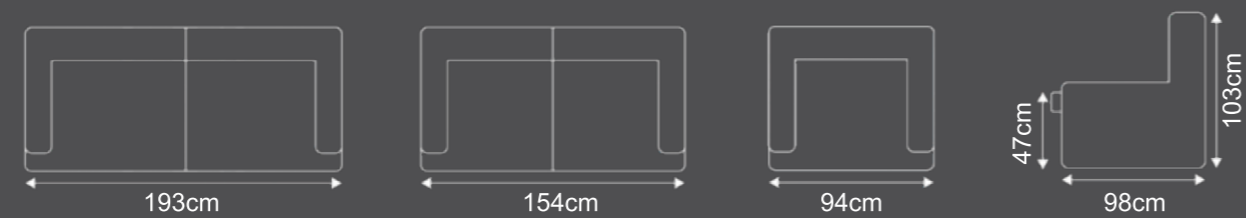

Cadiz

Cover:
Full Thick Leather

Colours:

- Light Grey
- Smoke Blue

Options:

- 3 Seater Recliner
- 2 Seater Recliner
- 1 Seater Recliner
- 3 Seater Power
- 2 Seater Power
- 1 Seater Power (Power Headrests)