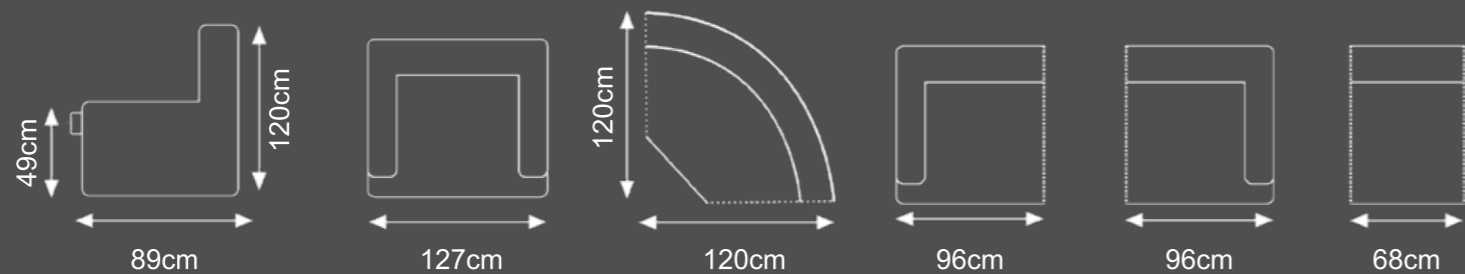

Stefano

Stefano

Cover:
Graceland Fabric

Colours:
• Metal / Dark Grey

1. **Options:**
2. 1 Seater Power Recliner
   - Corner
   - Element
   - LHF Power Recliner
   - RHF Power Recliner
   - USB Port