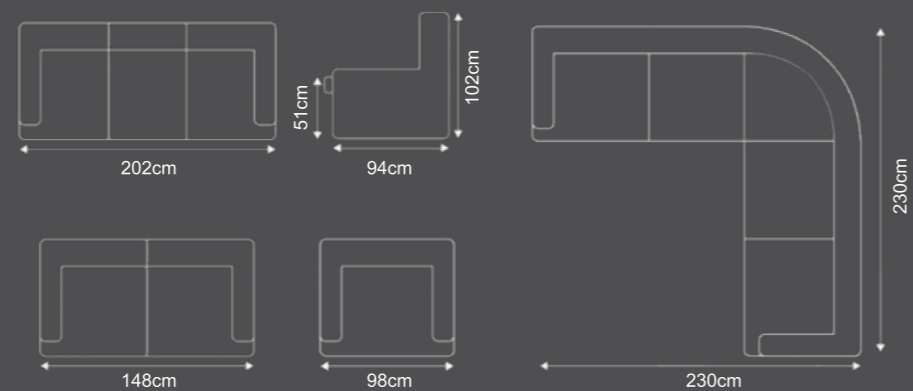

Brooklyn

Cover:
Fabric

1. **Colours:**
2. Charcoal
   - Denim *
   - Hazel *

1. **Options:**
2. 2 Corner 2
   - 3 Seater Fixed
   - 2 Seater Fixed
   - 1 Seater Recliner

* Match with Axis