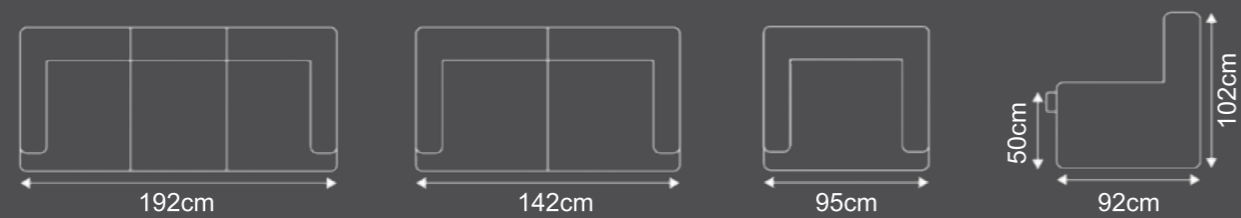

Spencer

Spencer

Cover:
Herringbone Fabric

Colours:
• Light Grey

Options:
• 3 Seater Fixed
• 2 Seater Fixed
• 1 Seater Recliner
• Lift & Rise
(Twin Motor)