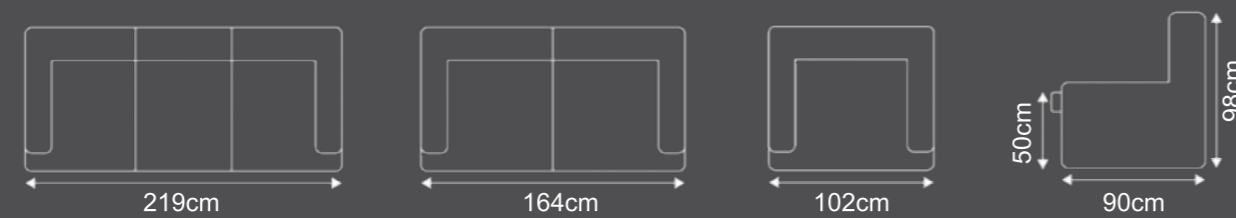

Lynx

Cover:
Fabric

Colours:
• Charcoal

Options:
• 3 Seater Recliner
• 2 Seater Recliner
• 1 Seater Recliner