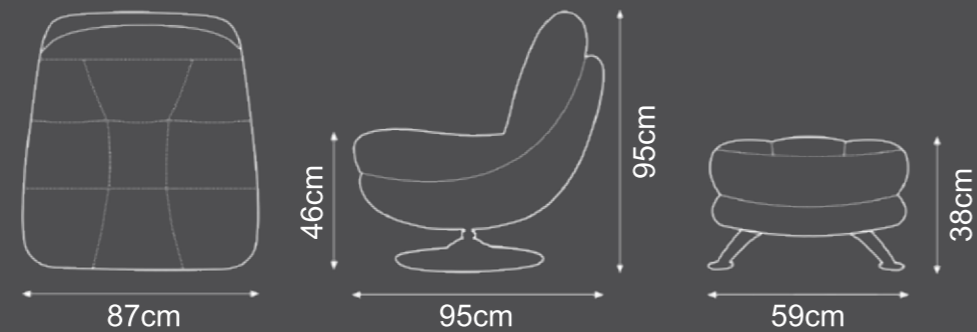

Axis

Cover:
Sahara Fabric

1. **Colours:**
2. Dark Grey *
   - Denim *
   - Hazel *
   - Light Grey
   - Pink
   - Pumpkin
   - Yellow

*Match with Walton

1. **Options:**
2. Swivel Chair
   - Footstool

8