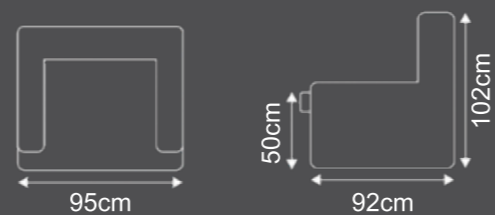

Spencer

Cover:
Herringbone Fabric

Colours:
• Light Grey

1. **Options:**
2. 3 Seater Fixed
   - 2 Seater Fixed
   - 1 Seater Recliner
   - Lift & Rise
   - Twin Motor
   - Flexi Controls & Pouch