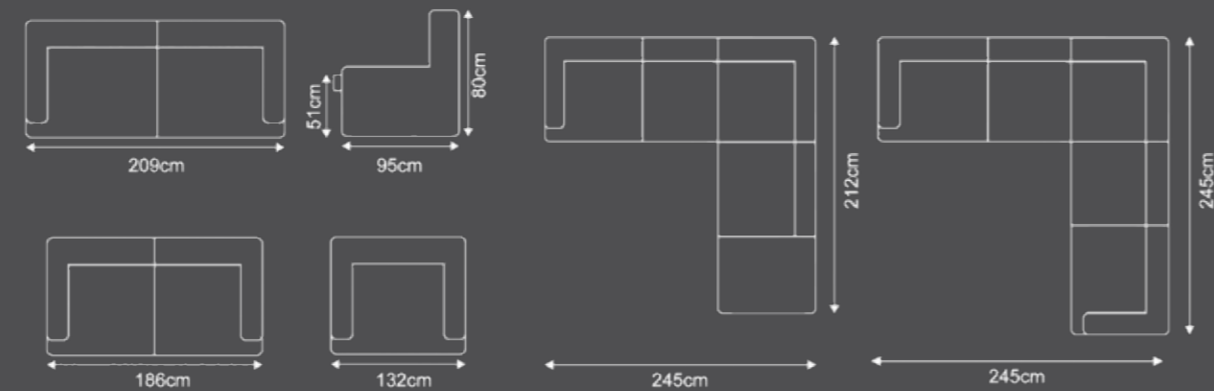

Winchester

Cover:
Alaska Fabric

Colours:

- Platinum
- Truffle

Options:

- 2 Corner 2
- 2 Corner 1 +Stool (LHF / RHF)
- 3 Seater
- 2 Seater
- 1 Seater