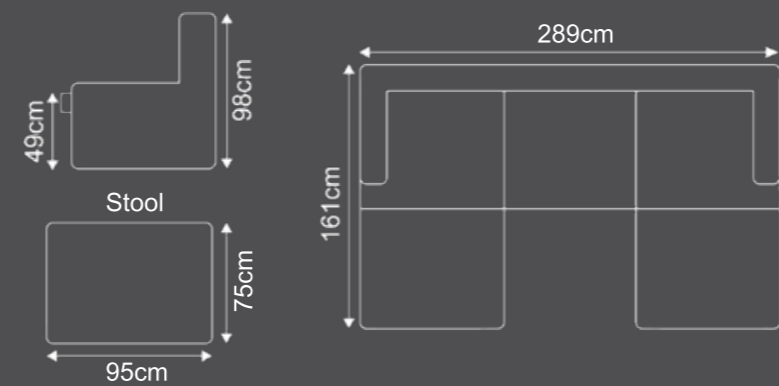

NEW

Ashton

Cover:
Kensington Fabric

Colours:
• Charcoal

Options:
• Sofabed /
U-Shape with
Stool

Ashton