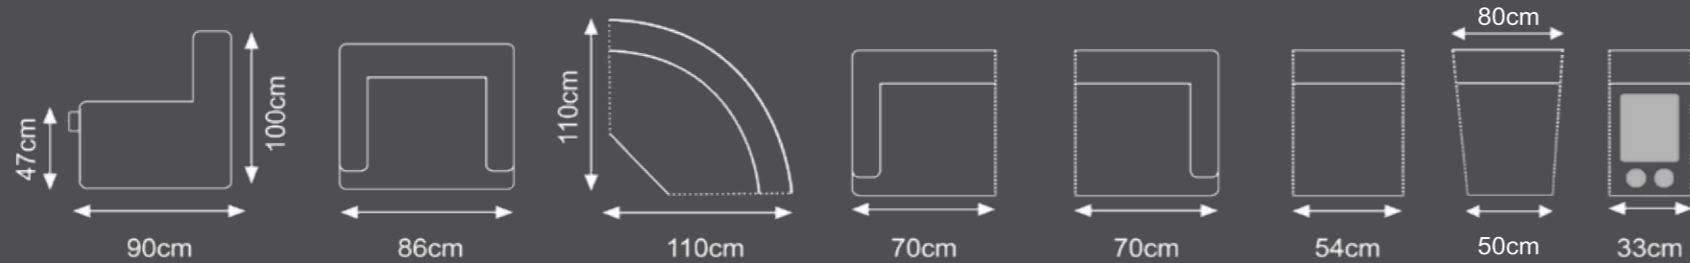

Dillon

Shown:
Smoke / Grey