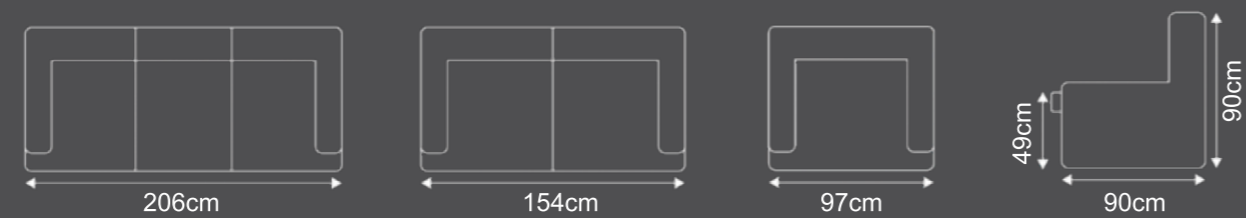

Emilio

Cover:
Fabric

Colours:

- Dark Grey
- Hazel

Options:

- 3 Seater Recliner
- 2 Seater Recliner
- 1 Seater Recliner
- Swivel Chair
- Footstool